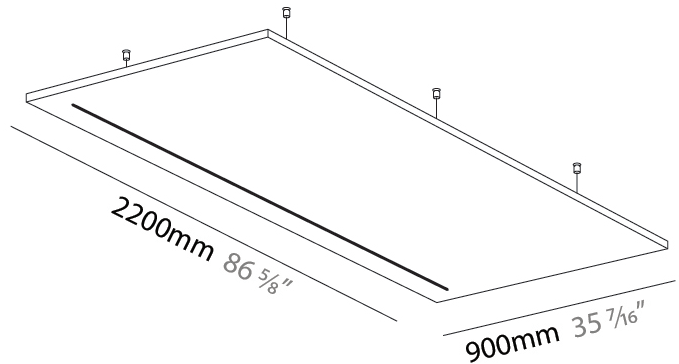

GENERAL

Series: Just Black Acoustic
Brand: Prolicht
Division: Architectural
Mounting Type: Suspension
Mounting Location: Ceiling

PHYSICAL

Shape: Square
Length (mm): 2200
Length (in): 86 ⁵/₈
Width (mm): 900
Width (in): 35 ⁷/₁₆
Height (mm): 41
Height (in): 1 ⁵/₈
Light Distribution: Direct

Fixture Finish: [ANC / ASH / BNA / BTC / BZE / CEL / EGG / EVG / FOG / FOS / FST / FUA / IRI / IRO / KHA / LIC / LIM / MER / MSN / MUS / ONX / PEA / PLU / POL / PPY / RAY / ROY / RST / STE / SWD / TAN / TAU](#)

Holder Finish: [SSR / BKV / CWI / CRY / HAB / LAG / UFT / ITA / RUA / RUR / MIC / FTG / MYG / TWT / LOD / PUS / FRO / FUP / KIA / POP / BLS / SPG / MEY / GOH / GUM / CHC / COM / ABZ / JAG](#)

Fixture Material: Aluminum
Cable Details: [2,000mm / 6,000mm Transparent Cable](#)

ELECTRICAL

Lamp Type: LED
Input Wattage (W): 29
Total Output Wattage (W): 26.4
Dimming: Non-Dimmable
Driver Included: No
Driver Location: Remote
Driver Type: Constant Voltage - Universal
Driver Class: Class 2
Input Voltage (V): 120 - 277
Output Voltage (V): 24

LED

Color Temperature (°K): 2700
Max. Delivered Lumen (lm): 714
Nominal Lumen (lm): 1020
CRI: >90 CRI
Lamp Life (hrs): 80000

OPTICAL

Beam Angle: 30

RATINGS AND CERTIFICATIONS

Certified By: Certified for North American Standards
IP rating: IP20

PROJECT
TYPE
SPECIFIER
QUANTITY
DATE